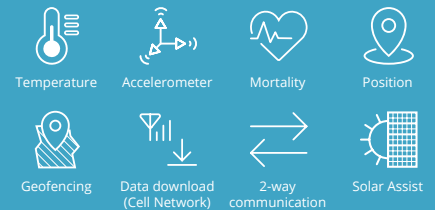

Features:

Lightweight:

Our tags are built incredibly light for cell download.

Solar Assisted:

Despite their small size, tags can last a long time by utilizing solar energy.

Abundant Metadata:

Plenty of environmental and behavioural data are provided to enhance the locations recorded.

Product Applications

Solar tags that transmit GPS data via the cellular network. Large amounts of data for a long duration. No need to ever disturb your birds again.

Migratory, regional and local movements can all be monitored for species that are within cellular coverage on occasion.