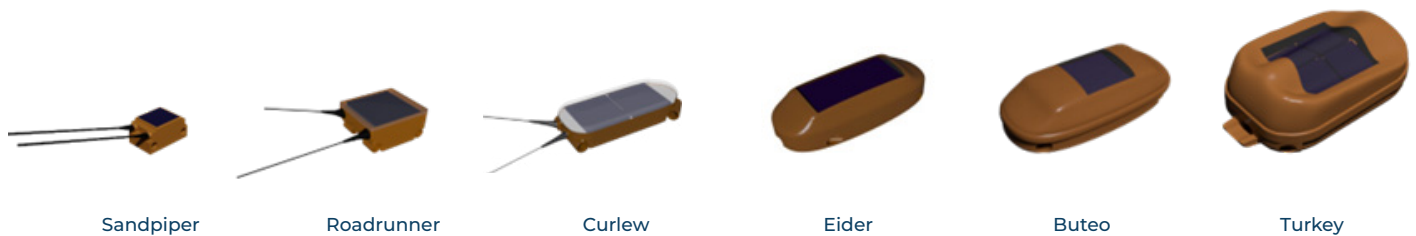

Casing	Model	Network	Weight ⁽¹⁾ (g)	Antenna Type	Size (LxWxH) (mm)	Solar Panel Area (mm²)
Sandpiper	GTW 2012 5G E	5G	3.4	External	21 x 14 x 11	156
Roadrunner	GTW 2321 5G E	5G	5.9	External	23 x 21 x 15	272
	GTW 2321 4G E	4G	6.5	External	23 x 21 x 15	272
	GTW 2321 2G E	2G	6.7	External	23 x 21 x 15	272
Curlew	GTW 4821 5G E	5G	10	External	48 x 21 x 14	544
	GTW 4821 4G E	4G	10.5	External	48 x 21 x 14	544
	GTW 4821 2G E	2G	11	External	48 x 21 x 14	544
Eider	GTW 6126 3G I	3G	17.5	Internal	61 x 26 x 20	544
Buteo	GTW 6429 5G I	5G	13.5	Internal	64 x 29 x 23	544
	GTW 6429 4G I	4G	14	Internal	64 x 29 x 23	544
	GTW 6429 2G I	2G	14.5	Internal	64 x 29 x 23	544
Turkey	GTW 8151 4G I	4G	53	Internal	81 x 51 x 31	1088

1. Tube options available. Contact your telemetry specialist for more information.
2. Larger solar panel areas will harvest more light and increase the tag performance.

Features and specifications subject to change without notice.

Technical specifications:
Operating temperature: -5°C to +50°C
Waterproofing: Splash tolerant
Rechargeable: Solar powered
Data Download: Web Service

Warranty

GoTel GPS tags are warranted to be free of defects in materials and workmanship under Normal Use for a duration of 80% of Estimated Life to a Maximum of 6 months, whichever is shorter, of their first deployment.

For Warranty terms and conditions, please review our [Warranty Statement](#).