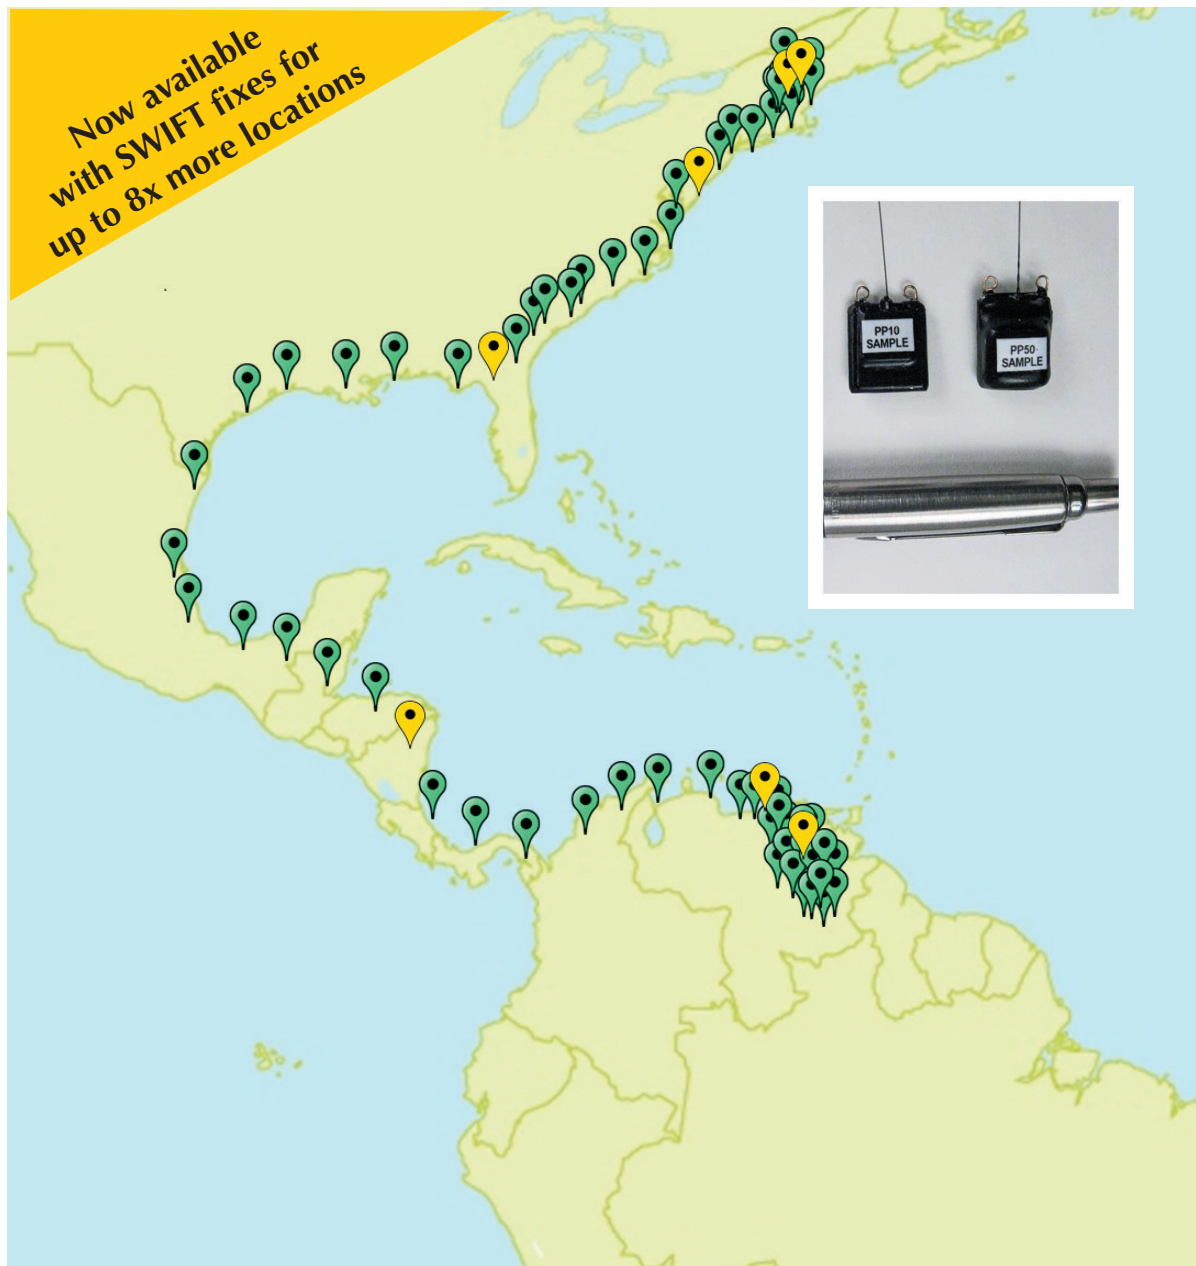

# PinPoint GPS

## 1 gram GPS - What could you track?

- Suitable for a variety of bird species
- Flexible programming to collect data
- 1000's of times more accurate than Geolocation
- Limited recharges, dependent on deployments

## Specifications

Model	PinPoint 10	PinPoint 50	PinPoint 75	PinPoint 120	PinPoint 240
Standard Weight (g) <sup>†</sup>	1.0	2.0	3.5	n/a	n/a
Heavy Weight (g)	1.5	2.2	4.1	4.8	10
<b>Potential number of location attempts*</b>					
Number of location attempts are schedule dependent - for a better estimate for your application, please contact us.					
High Intensity schedule** STANDARD FIXES	50	260	570	860	1700
High Intensity schedule** SWIFT FIXES	130	400	1100	1700	3400
Low Intensity schedule** STANDARD FIXES	13	60	130	170	350
Low Intensity schedule** SWIFT FIXES	80	400	710	550	1100
Dimensions (mm) <sup>†</sup>	21 x 13 x 5	22 x 13 x 9	25 x 13 x 10	30 x 15 x 10	n/a
Scheduling	Spread fixes over days, months or even a whole migration (see example fix schedule)				
Battery	Limited recharges, dependent on deployment				
Operating temperature	-10°C to +35°C				
Antenna <sup>†</sup>	5cm - lightweight & flexible				
Waterproofing	Standard & Heavy duty models: Splash tolerant Marinised Models: Depth proof to 80m				
Warranty***	80% of Estimated Life, to a Maximum Warranty Period of 6 months				